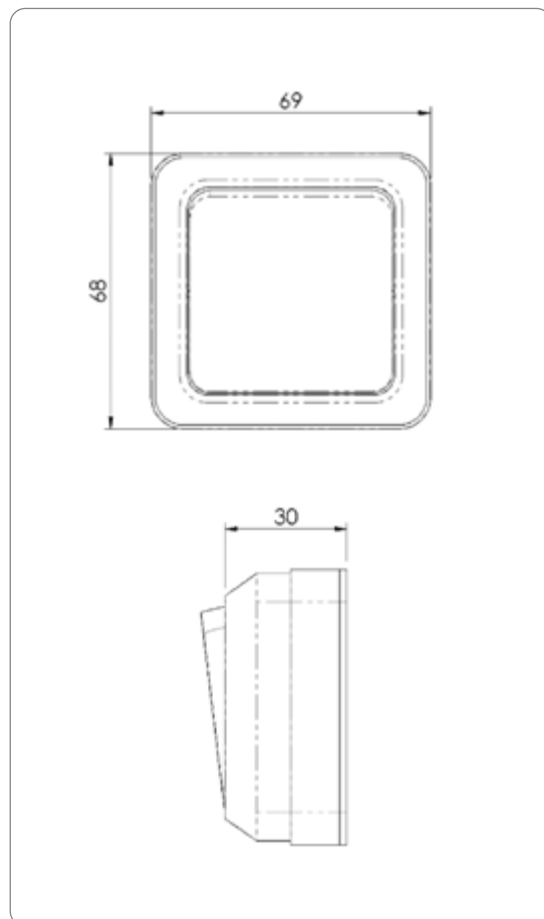

Product Overview

The Auxillary Pump Switch is designed to activate the pump to drain water away without the need to turn on the shower. This helps facilitate cleaning and excess water drainage.

Features

- + All AKW DigiPumps® can be turned on externally with the on/off switch
- + A press retractive switch that contains an internal spring so that it automatically resets back to OFF upon release
- + A wall mounted switch that works in conjunction with the pump without the need to turn the shower on

Benefits

- + The pumps software has been redesigned and upgraded to accept the cable for the switch for easy connection and installation
- + Only a momentary electrical signal is required to activate the pump
- + To facilitate cleaning and support water drainage when excess water drainage is needed

Product Specification

Warranty	5 years
Finish	White
Intensity	10A
Voltage	250V
Number of modules	1 Way
Composition	ABS, Copper parts
Connection type	Screw terminals
IP	IP20
IK	For household use